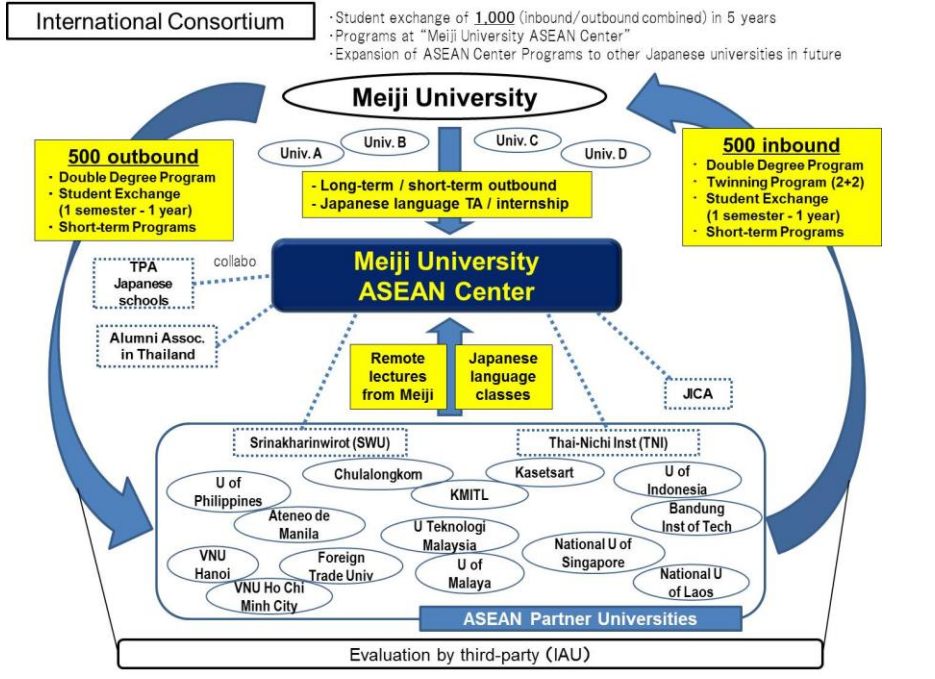

MEIJI UNIVERSITY ASEAN CENTER

Meiji University ASEAN Center ***A New Academic Bridge linking ASEAN and JAPAN !***

Meiji's "Active Leaders Development Program Focusing on ASEAN - Japan Literacy" was selected by MEXT (Ministry of Education, Culture, Sports, Science and Technology) as one of the representative programs for the FY 2012-2016 Re-Inventing Japan Project.

Meiji University ASEAN Center is expected to become a major hub, fostering a bridge of academic and human resources, linking Japan and the Southeast Asia regions.

"Active Leaders Development Program Focusing on ASEAN - Japan Literacy"

Outline of the Program

Joint Educational initiatives collaborating with ASEAN top universities in Meiji University ASEAN Center

Aim of the Program

To develop, in both Japan and ASEAN, the leaders with empowerment in practice and literacy of Japan/Southeast Asia who can be the bridges of the nations at fields such as business, journalism, architecture, NGO, government, etc

※ For details regarding the program, Please refer to the following website.

MEXT Website

<http://www.mext.go.jp/english/highered/1326727.htm>

Access to Meiji University ASEAN Center

Meiji University ASEAN Center is located in the 10th floor, the Service Building of Srinakharinwirot University in the center of Bangkok.