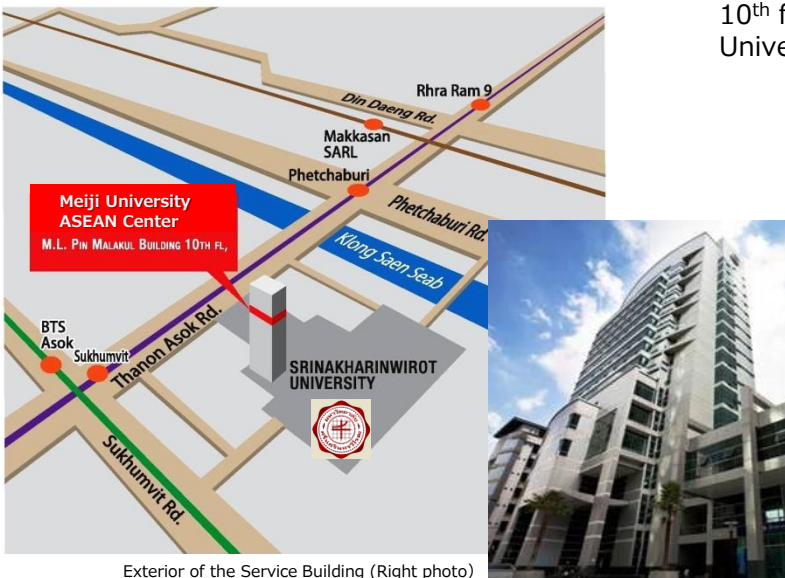

Meiji University ASEAN Center is expected to become a major hub, fostering a bridge of academic and human resources, linking Japan and the Southeast Asia regions.

"Active Leaders Development Program Focusing on ASEAN - Japan Literacy"

※ For details regarding the program, Please refer to the following website.

MEXT Website

<http://www.mext.go.jp/english/highered/1326727.htm>

Access to Meiji University ASEAN Center

Meiji University ASEAN Center is located in the 10th floor, the Service Building of Srinakharinwirot University in the center of Bangkok.

Exterior of the Service Building (Right photo)

[Access from the nearest station]

- 10 min walk from BTS Asoke or MRT Sukhumvit sta.
- 7 min walk from MRT Phetchaburi sta.

[Address]

114 M.L. Pin Malakul Building 10th Floor,
North-Klongtoey Wattana Bangkok 10110