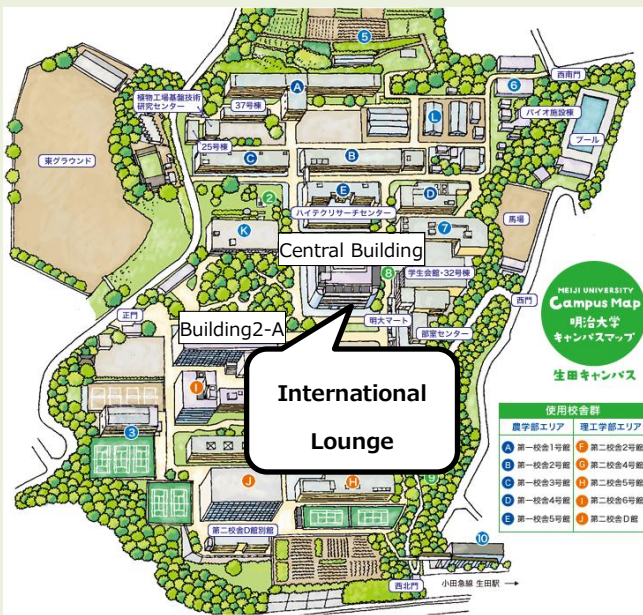

International Lounges MAP

Surugadai Campus

Global Front, 2F

Days and Hours : Mon.-Fri. 9:00am-5:00pm
 Sat. 8:30am-12:00pm
 ★Subject to change.

Izumi Campus

Building3, 1F

Days and Hours : Mon.-Sat. 9:00am-9:00pm

Ikuta Campus

Central Building, 3F

Days and Hours : Mon.-Sat. 9:00am-6:00pm

Nakano Campus

High-Rise Wing Building, 1F

Days and Hours : Mon.-Fri. 9:00am-8:00pm
 ★Subject to Change.