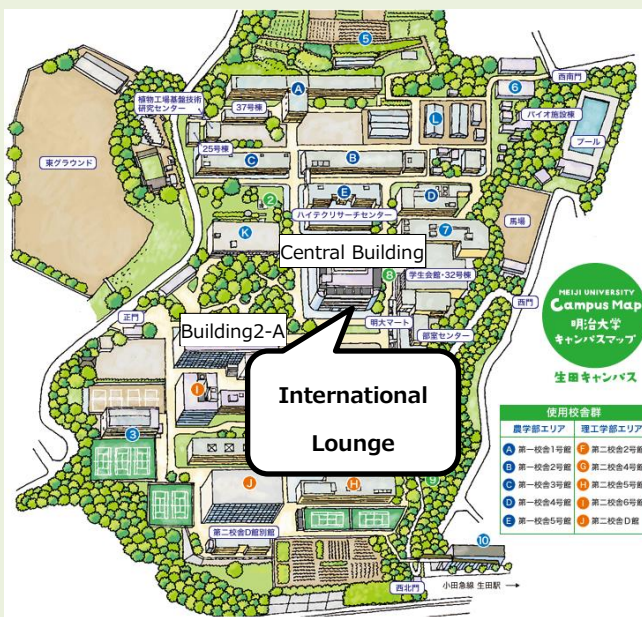

Ikuta Campus

Central Building, 3F

Days and Hours : Mon.-Sat. 9:00am-6:00pm