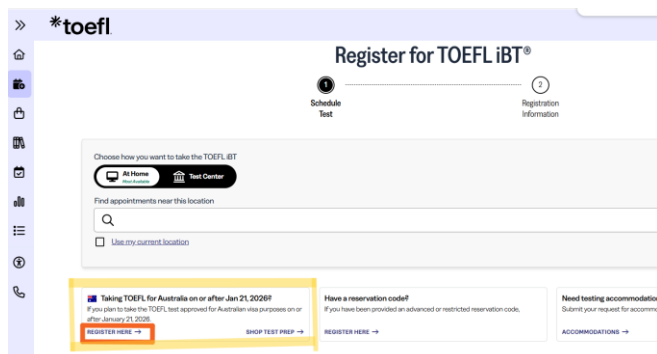

Important:

TOEFL iBT® Australia scores may be used only for university applications and visa applications within Australia and cannot be used for applications or submissions for the other countries. The acceptance and use of these scores, including applicable score requirements, are determined by individual universities and relevant authorities. Applicants should refer to the official information from the relevant institutions and authorities for the most up-to-date requirements.

Learn more about studying in Australia with TOEFL iBT® Australia:

<https://www.ets.org/toefl/test-takers/ibt/where-to-study/study-in-australia.html>

Test Overview and Registration

- Test format: The TOEFL iBT® Australia test follows the TOEFL iBT® format previously administered prior to January 21, 2026
- Score reporting: Scores are reported on the 0–120 scale
- Recognition in Australia: Accepted by 100% of Australian universities and meets DHA requirements for all Australian visa categories
- Test delivery: Test center–based only (the TOEFL iBT® Home Edition is not accepted)
- Test fee in Japan: USD 195
- How to register in Japan
  1. Create or sign in to your ETS account at <https://toeflibt.ets.org/>
  2. Select “Register for a Test” and choose the TOEFL iBT® Australia option

3. Select a test center and test date designated for TOEFL iBT® Australia
4. Complete your registration and payment using a credit card or PayPal