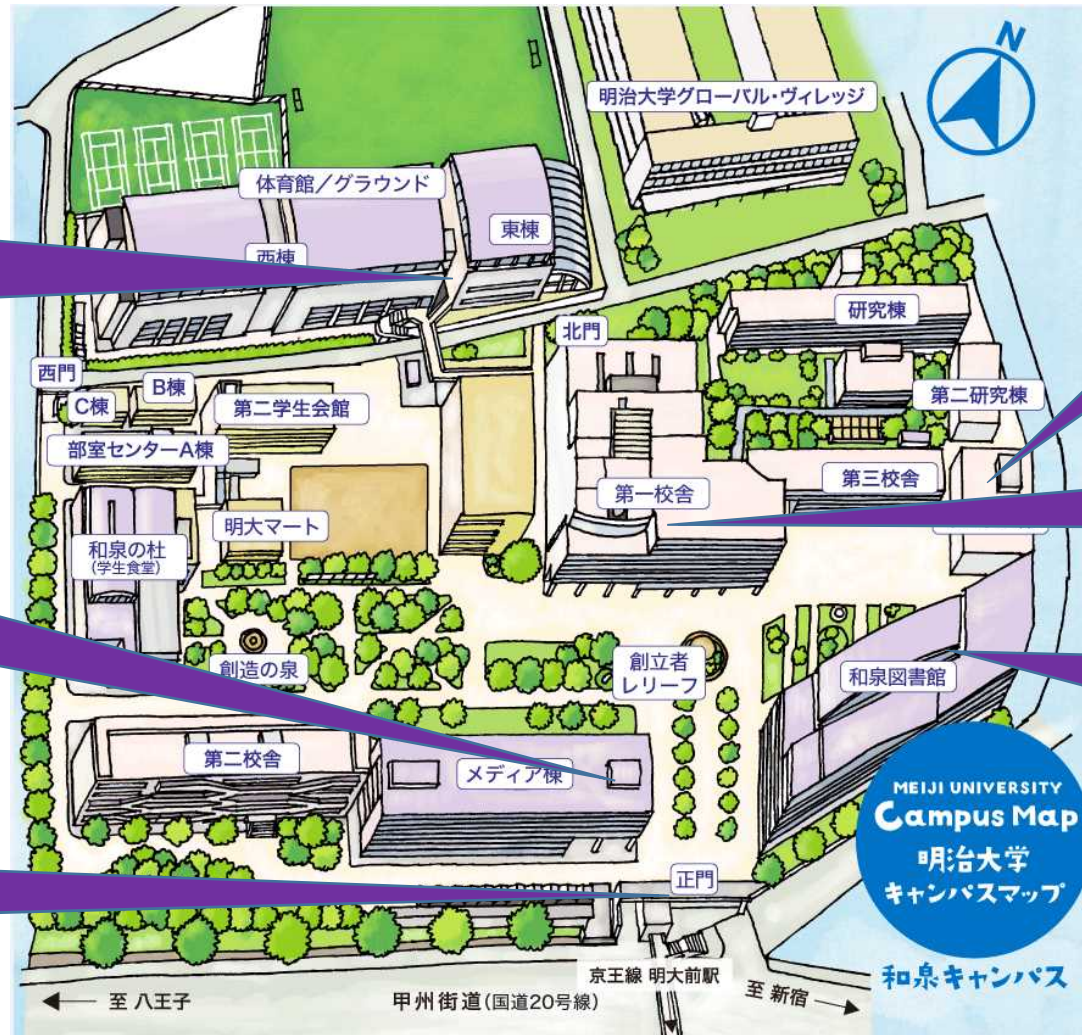

[Izumi Campus]

location of the thermometer

[Gymnasium]
Near the entrance on
the 2nd floor of West
Wing

[Media Building]
Near the entrance on
the first floor

[Main gate guard
station]

[liaison building]
Near the entrance on
the first floor

[Building No. 1
(Administration
Offices)]

[Library]
Near the entrance on
the first floor