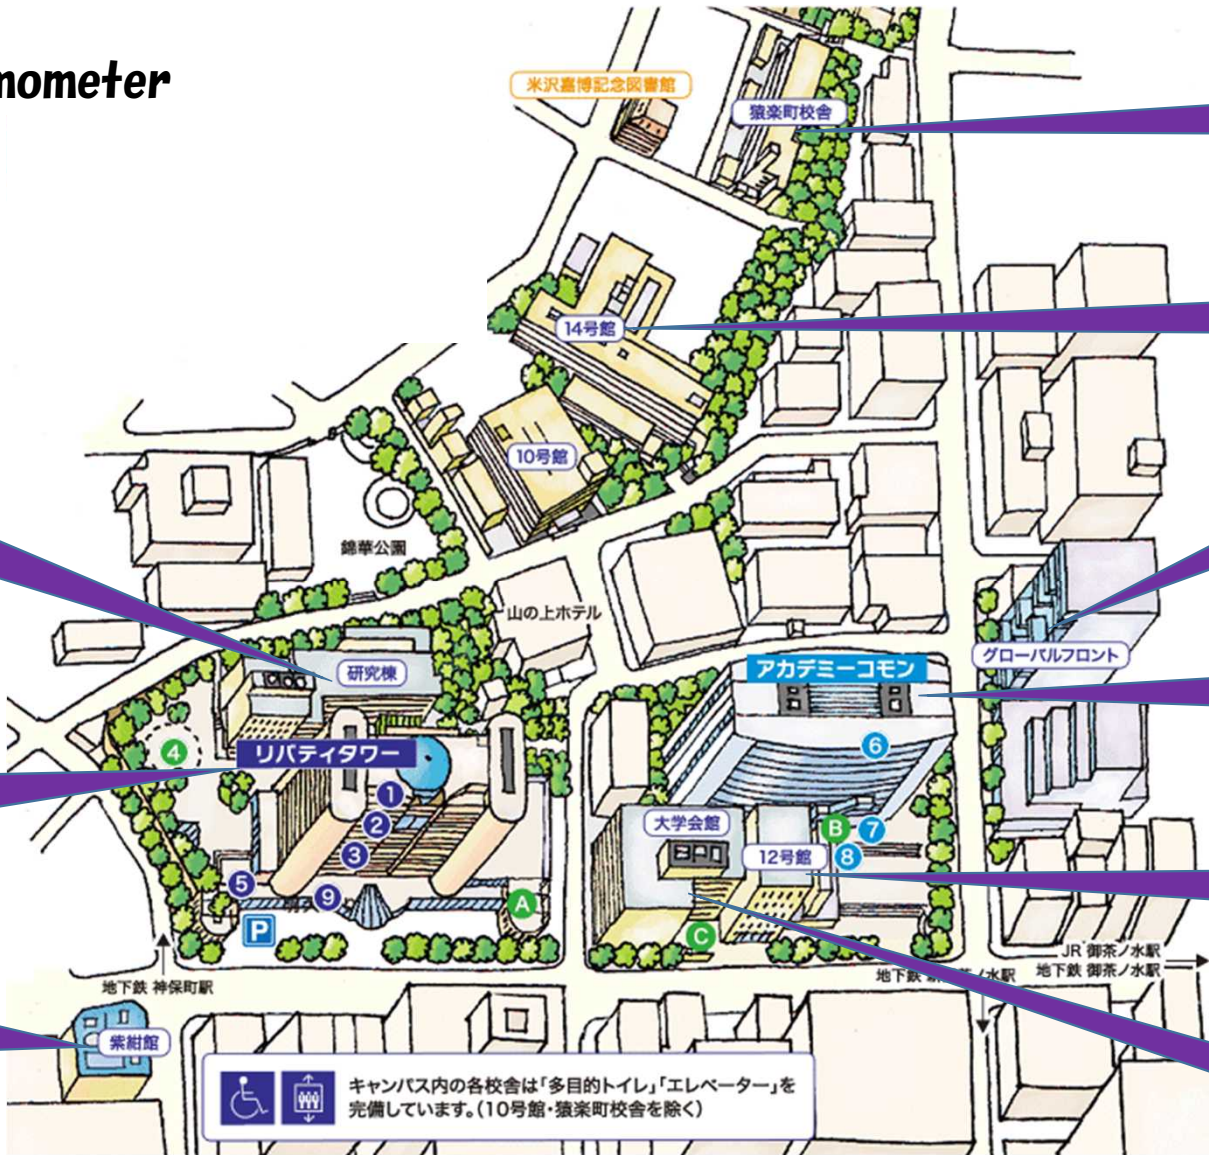

[Surugadai Campus] location of the thermometer

[Faculty Office Building]
 ・ Near the guard station on the first floor
 ・ Near the entrance on the third floor (Hagi no Michi Iriguchi)

[Liberty Tower]
 ・ Center of Shikon Hall on the first floor
 ・ Near the escalator on the second floor

[Shikonn Kan Alumni Memorial Building]
 ・ Near the entrance on the first floor

[Sarugakucho School Building]
 ・ Near the entrance on the fourth floor of the second school building

[Building No.14]
 ・ Near the entrance on the first floor
 ・ Near the entrance on the fourth floor

[Global Front]
 ・ Near the Multipurpose Room on the first floor

[Academy Common]
 ・ Near the elevator on the first floor
 ・ Near the reception on the first floor

[Building No.12]
 ・ Near the entrance on the first floor

[University Hall]
 ・ Near the elevator on the first floor

[Izumi Campus]

location of the thermometer

[Gymnasium]
Near the entrance on the 2nd floor of West Wing

[Media Building]
Near the entrance on the first floor