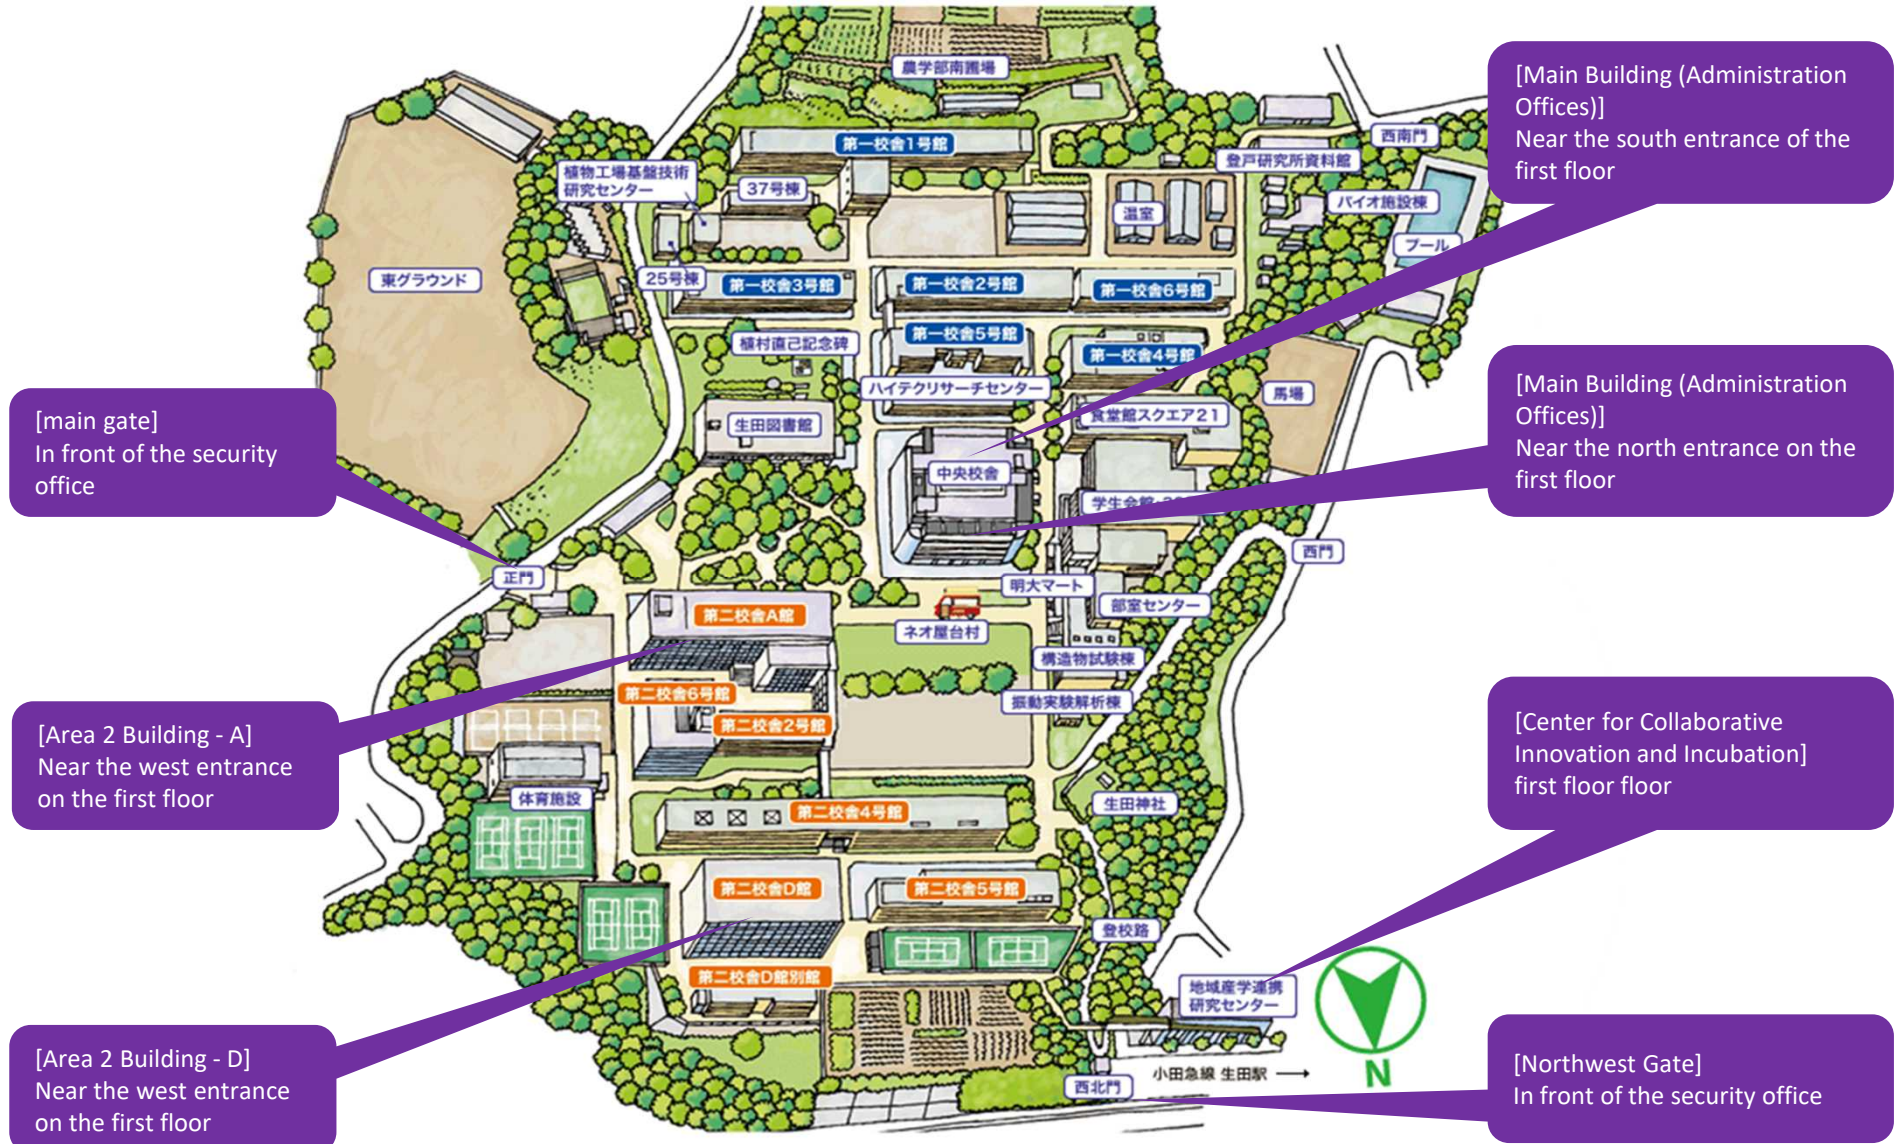

## location of the thermometer

[Gymnasium]  
Near the entrance on  
the 2nd floor of West  
Wing

[Media Building]  
Near the entrance on  
the first floor

[Main gate guard  
station]

[liaison building]  
Near the entrance on  
the first floor

[Building No. 1  
(Administration  
Offices)]

[Library]  
Near the entrance on  
the first floor

**[Ikuta Campus]**  
**location of the thermometer**

# [Nakano Campus] location of the thermometer