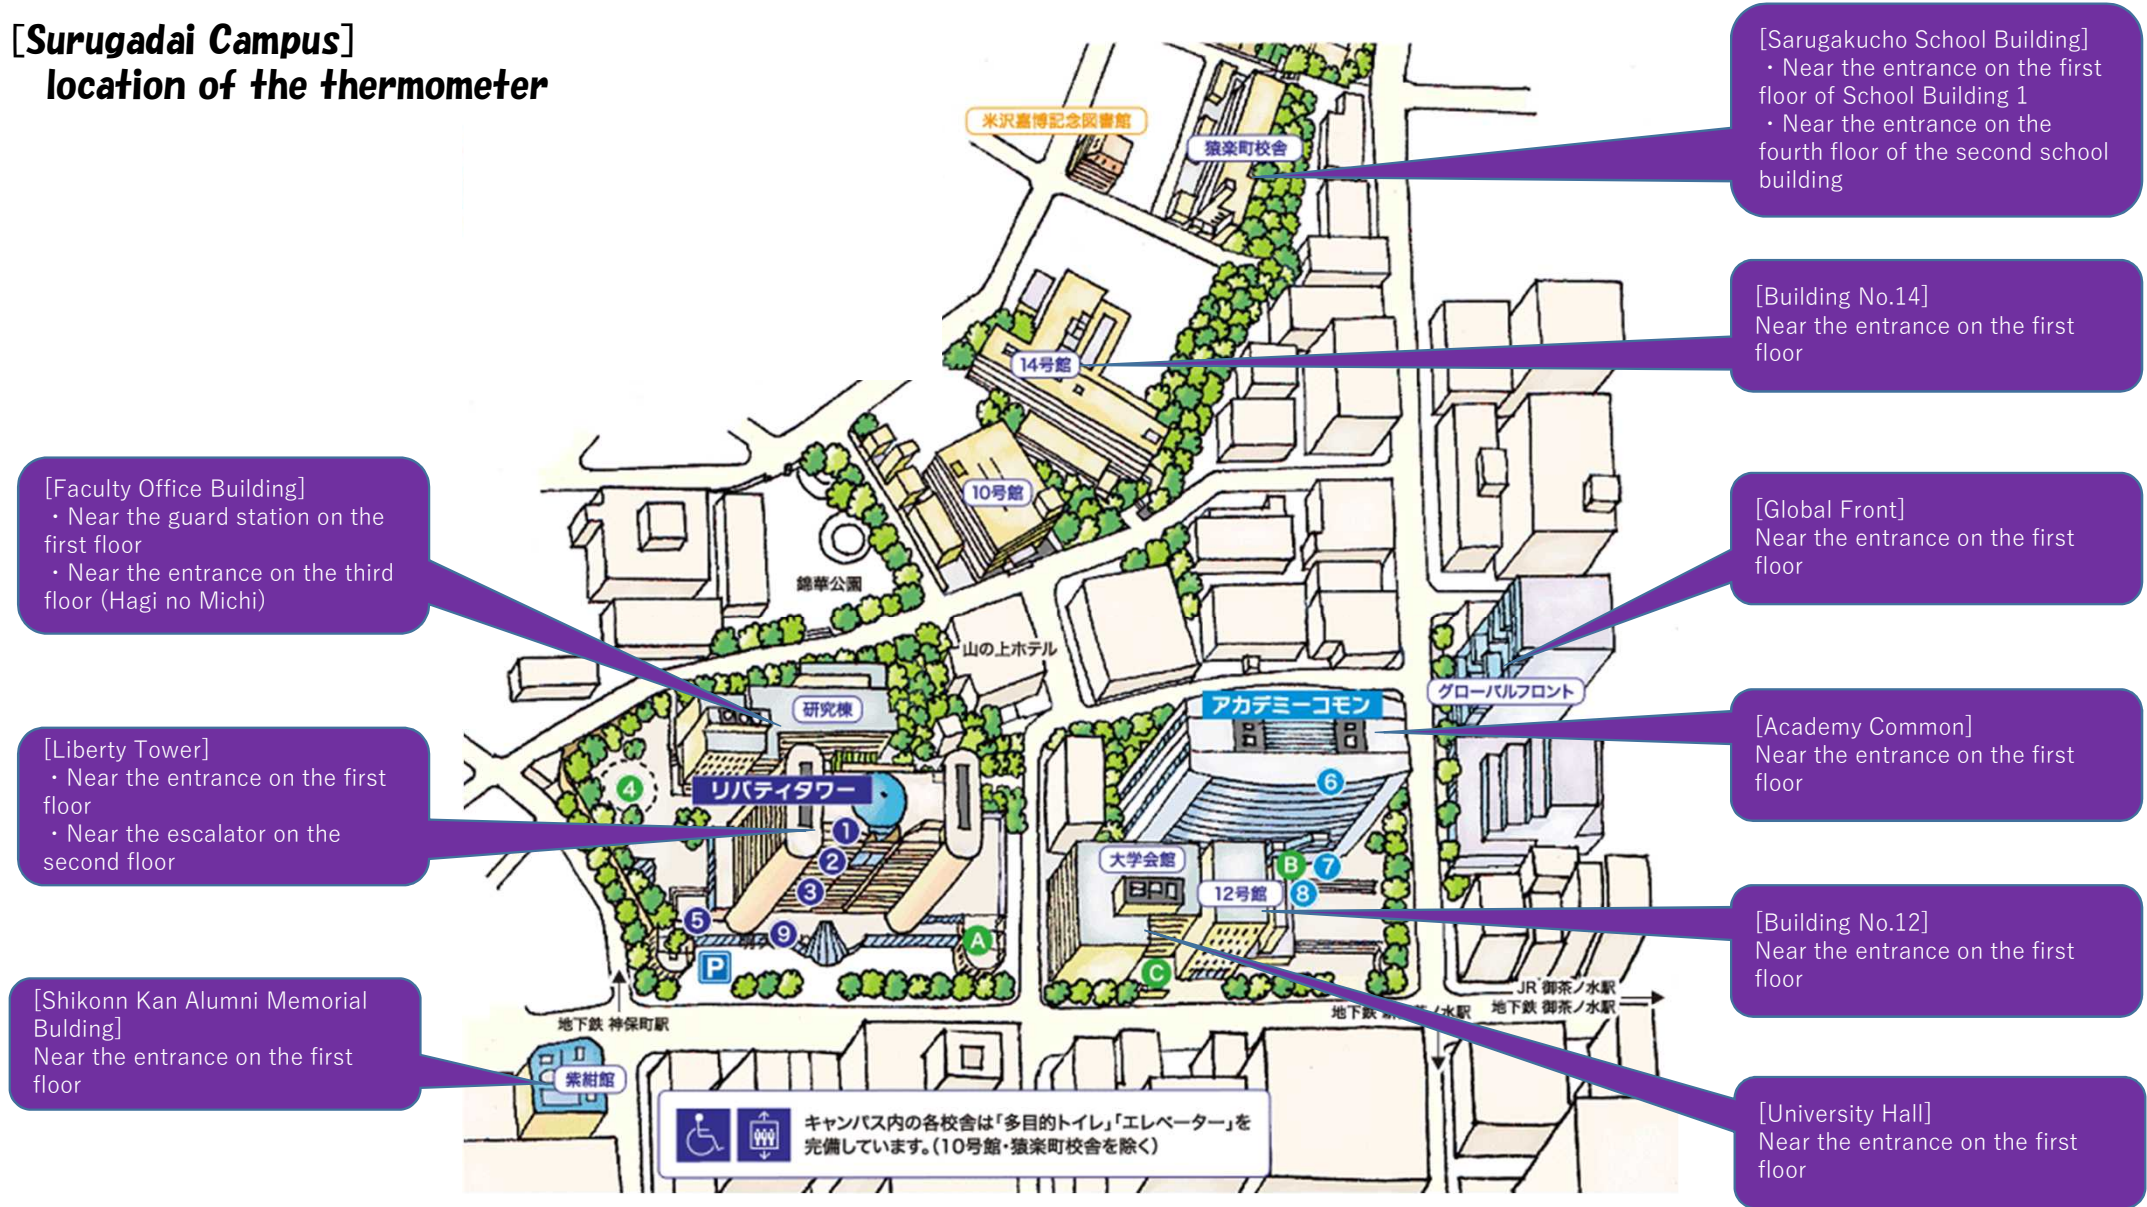

**[Surugadai Campus]**  
**location of the thermometer**

[Faculty Office Building]  
 ・ Near the guard station on the first floor  
 ・ Near the entrance on the third floor (Hagi no Michi)

[Liberty Tower]  
 ・ Near the entrance on the first floor  
 ・ Near the escalator on the second floor

[Shikonn Kan Alumni Memorial Building]  
 Near the entrance on the first floor

[Sarugakuchō School Building]  
 ・ Near the entrance on the first floor of School Building 1  
 ・ Near the entrance on the fourth floor of the second school building

## location of the thermometer

[Gymnasium]  
Near the entrance on  
the 2nd floor of West  
Wing

[Media Building]  
Near the entrance on  
the first floor

[Main gate guard  
station]

[liaison building]  
Near the entrance on  
the first floor

# [Nakano Campus] location of the thermometer