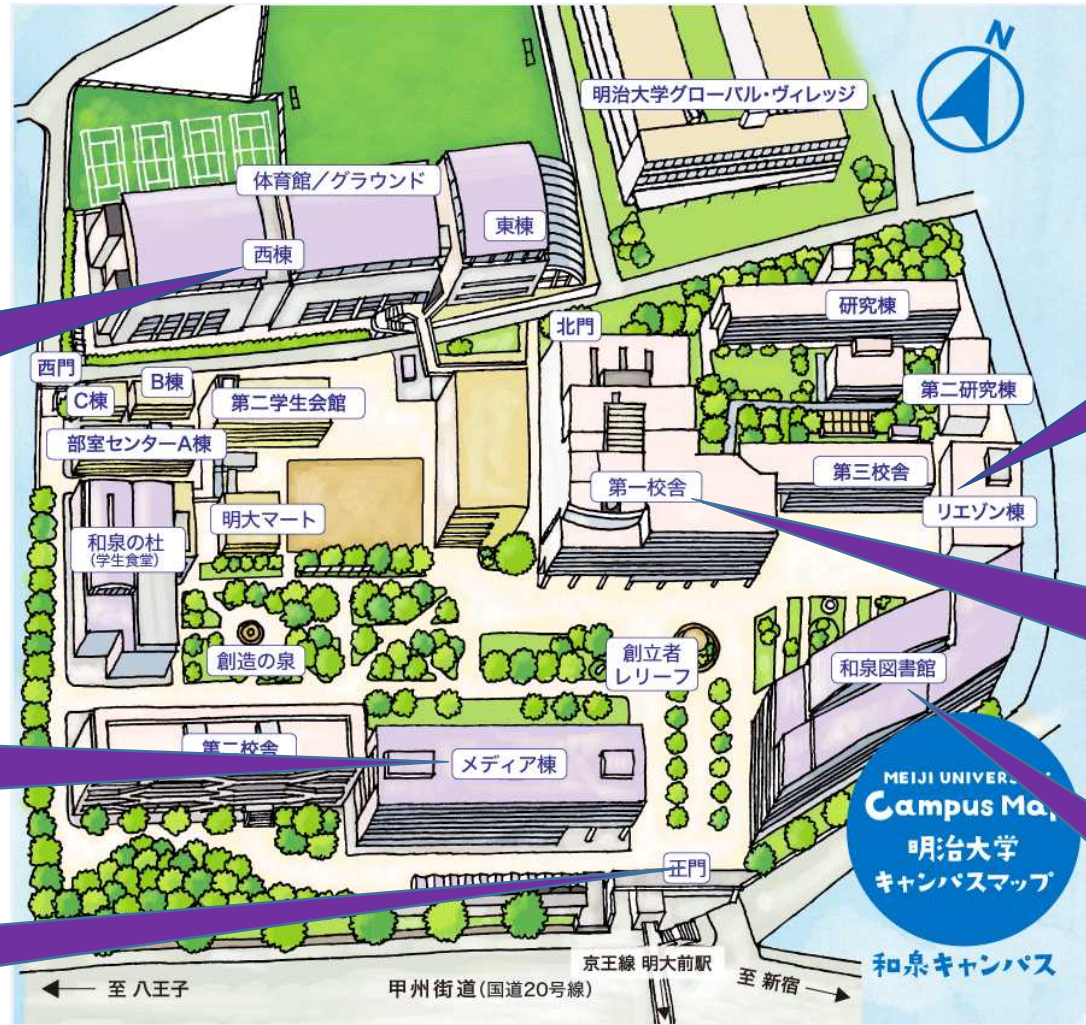

[Surugadai Campus] location of the thermometer

[Faculty Office Building]
 ・ Near the guard station on the first floor
 ・ Near the entrance on the third floor (Hagi no Michi Iriguchi)

[Liberty Tower]
 ・ Center of Shikon Hall on the first floor
 ・ Near the escalator on the second floor

[Shikonn Kan Alumni Memorial Building]
 ・ Near the entrance on the first floor

[Sarugakucho School Building]
 ・ Near the entrance on the fourth floor of the second school building

[Building No.14]
 ・ Near the entrance on the first floor
 ・ Near the entrance on the fourth floor

[Global Front]
 ・ Near the Multipurpose Room on the first floor

[Academy Common]
 ・ Near the elevator on the first floor
 ・ Near the reception on the first floor

[Building No.12]
 ・ Near the entrance on the first floor

[University Hall]
 ・ Near the elevator on the first floor

[Izumi Campus]

location of the thermometer

[Gymnasium]
Near the entrance on the 2nd floor of West Wing

[Media Building]
Near the entrance on the first floor