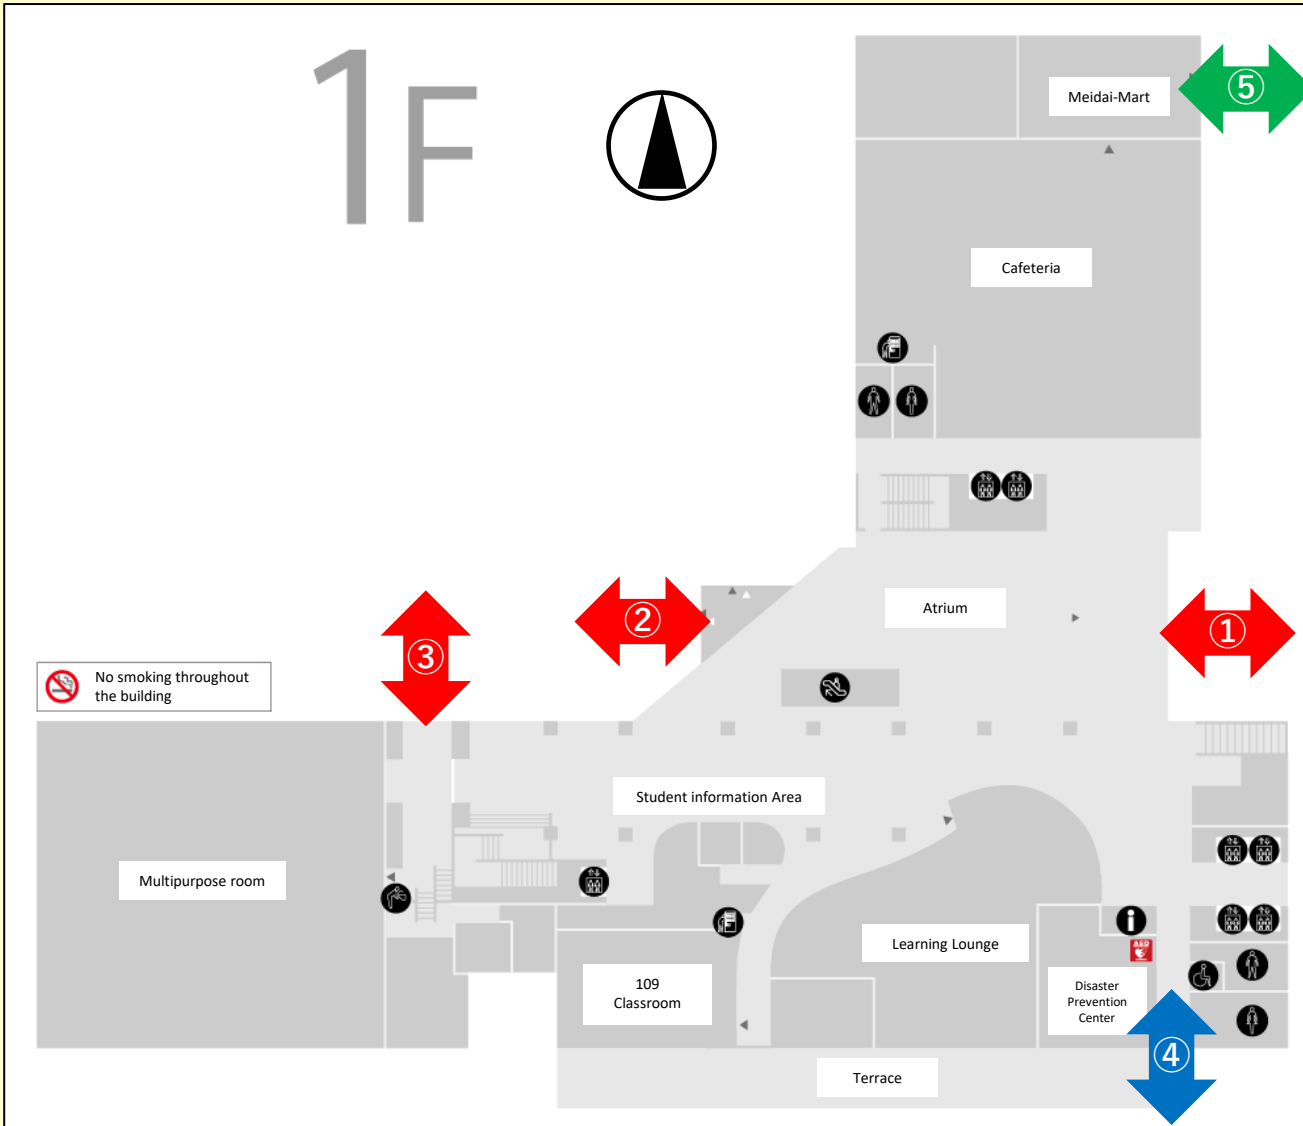

Nakano Campus Entry MAP

【From Monday, April 1 to Wednesday, July 31, 2024】

Entry Hours

①②③

(Students, faculty & staff, permitted company personnel only)

【Weekday】 7:30~19:30 *1 *2

【Sat】 7:30~13:00 *1 *2

【Sun and holiday】 Closed *3

*1 Only from ③, you can leave during the following hours. (No entry allowed.)

【Weekday】 19:30~22:30

【Sat】 13:00~22:30

*2 Closed on class suspension days.

*3 Open on the days when classes are held on holidays.

④

【Eveyday】 7:00~22:30

◎ For visitors, please enter from ④ and register for entry at Disaster Prevention Center. Only authorized people are allowed to enter classrooms, study rooms, library, research lab area (7th to 14th floors of the High-Rise Wing), and other facilities for students and faculty members.