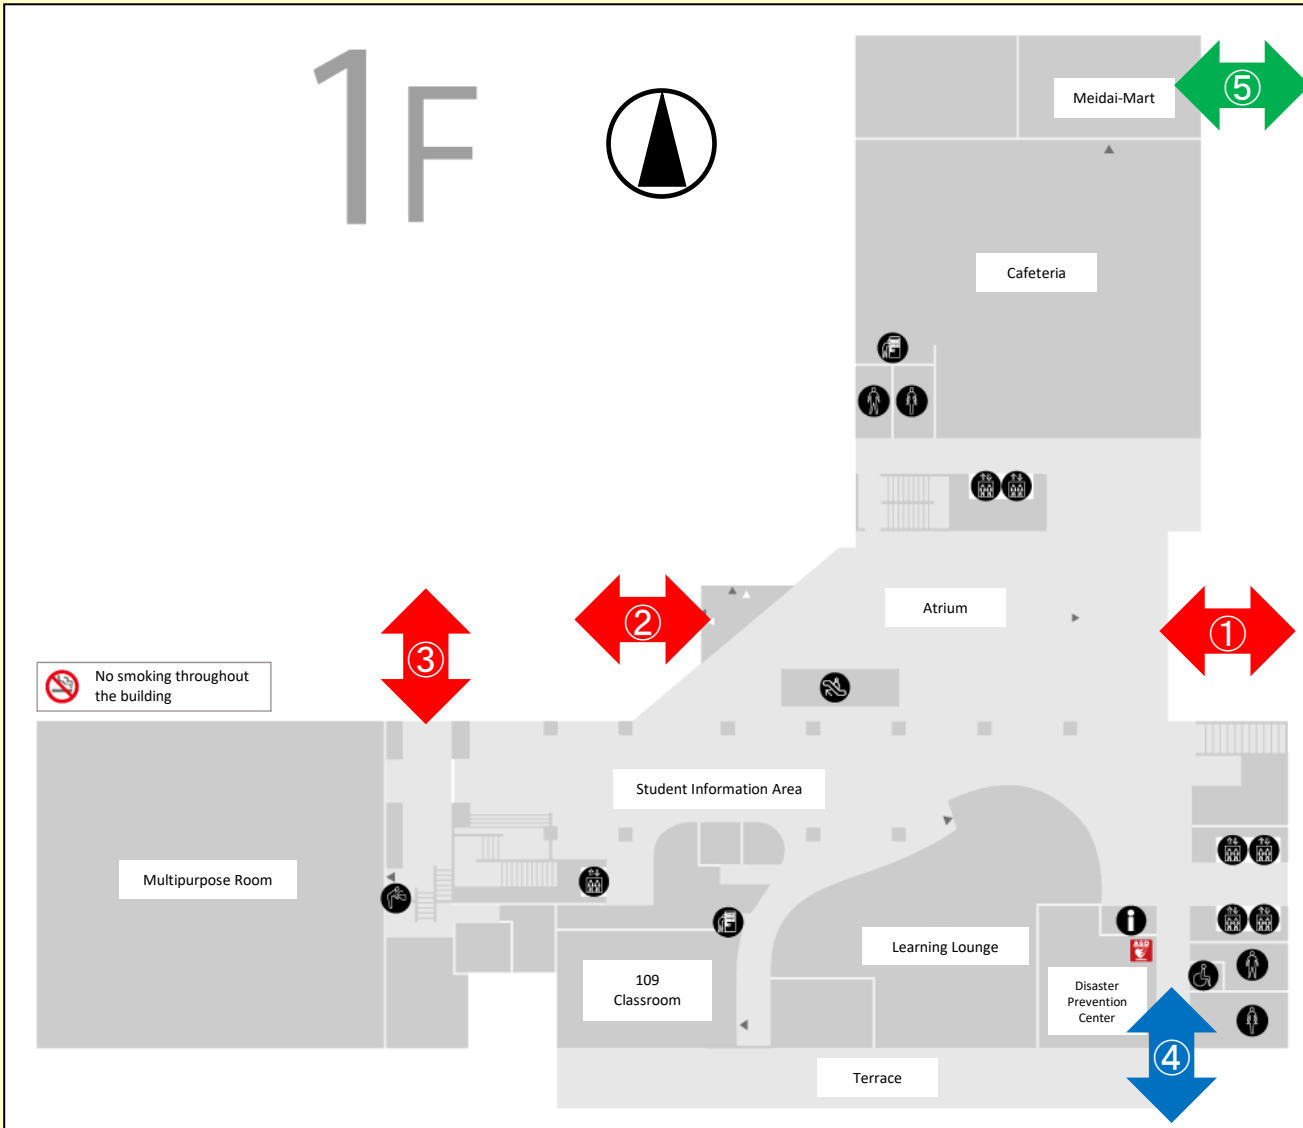

Nakano Campus Entry Map

【From Wednesday, April 1, 2026 through Friday, July 31, 2026】

Entry Hours

1 2 3

(Students, faculty & staff,
on-site contractors only)

【Weekday】 7:30~19:30 *1

【Sat】 7:30~14:00 *1

【Sun and holiday】 Closed *2

*1 Exit only through **3** during the
following hours.

(No entry allowed.)

【Weekday】 19:30~22:30

【Sat】 14:00~22:30

*2 Open on the days when classes
are held on holidays.

4

【Eveyday】 7:00~22:30

◎Non-university personnel should
enter through **4** and register at
Disaster Prevention Center.
Access to classrooms, study rooms,
library, research lab areas (7th-
14th floors of the High-Rise
Wing), and other student and
faculty facilities is restricted
to authorized personnel.