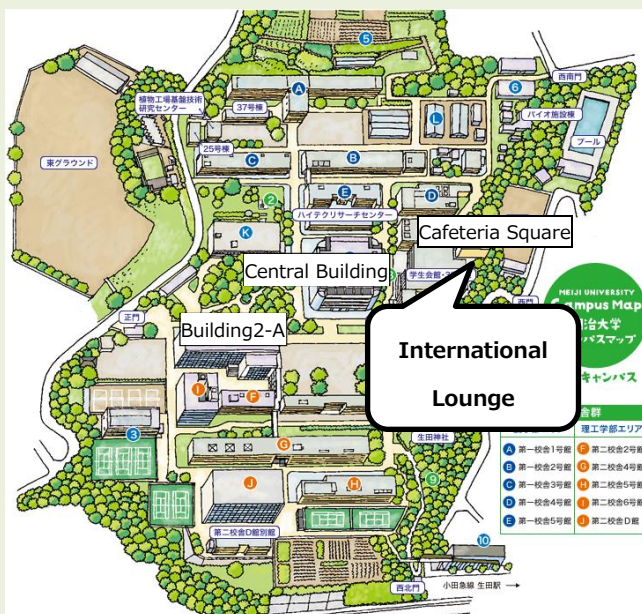

International Lounges MAP

Surugadai Campus

Global Front, 2F

Days and Hours : Mon.-Fri. 9:00am-6:00pm
Sat. 9:00am-12:30pm

Izumi Campus

Building1, 1F

Days and Hours : Mon.-Sat. 9:00am-6:00pm

Ikuta Campus

Cafeteria Square, 1F

Days and Hours : Mon.-Fri. 9:00am-6:00pm

Nakano Campus

High-Rise Wing Building, 1F

Days and Hours : Mon.-Fri. 9:00am-6:00pm

★Days and Hours are subject to change.